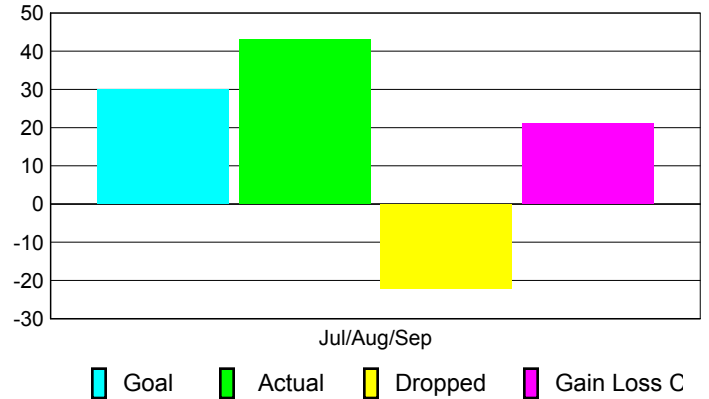

Membership Results 2010-2011

Goal, New, Dropped, Gain/Loss