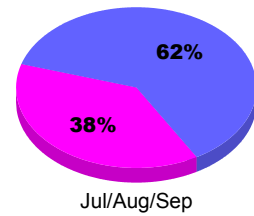

Membership Results
2010-2011

Membership
2009-2010

Month	Net Memb Goal	Actual New Memb	Actual Dropped Memb	Gain/Loss of Memb	Gain/Loss of Memb
Jul/Aug/Sep	30	43	-22	21	-48
Totals	30	43	-22	21	-48

Membership Results 2010-2011

Goal, New, Dropped, Gain/Loss

Comparison of Membership Gain/Loss

Current Year Compared to the Previous Year

Gender Comparison 2010-2011

■ Male ■ Female