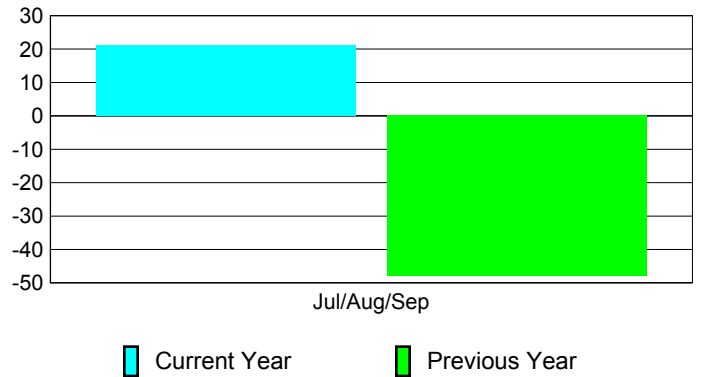

Membership Results
2010-2011

Membership
2009-2010

Month	Net Memb Goal	Actual New Memb	Actual Dropped Memb	Gain/Loss of Memb	Gain/Loss of Memb
Jul/Aug/Sep	30	43	-22	21	-48
Totals	30	43	-22	21	-48

Membership Results 2010-2011

Goal, New, Dropped, Gain/Loss

Comparison of Membership Gain/Loss

Current Year Compared to the Previous Year

Gender Comparison 2010-2011

■ Male ■ Female